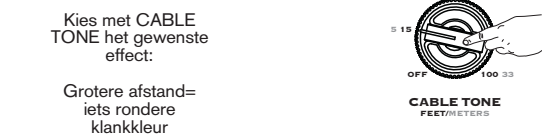

Anschließen des Empfängers

Aansluiten van de ontvanger

Receiver LED's

LED's du récepteur

Dioden auf dem Empfänger

Indicators op de ontvanger

Changing Channels

Changer de canal

Anwahl eines anderen Kanals

Kanaal kiezen

Cable Tone

Timbre

Klangfarbe

Klankkleur

Register and Get Free Stuff

Included with the Relay™ RXS12 is a handy, postage-paid card for you to send back to us to register your purchase. It is very important you either fill that registration card out right now and send it to us in the mail, or register online at www.line6.com/register. That gets you all set up for warranty service in case you should ever have a warranty issue with your product. Registering also qualifies you for contests, special offers and more.