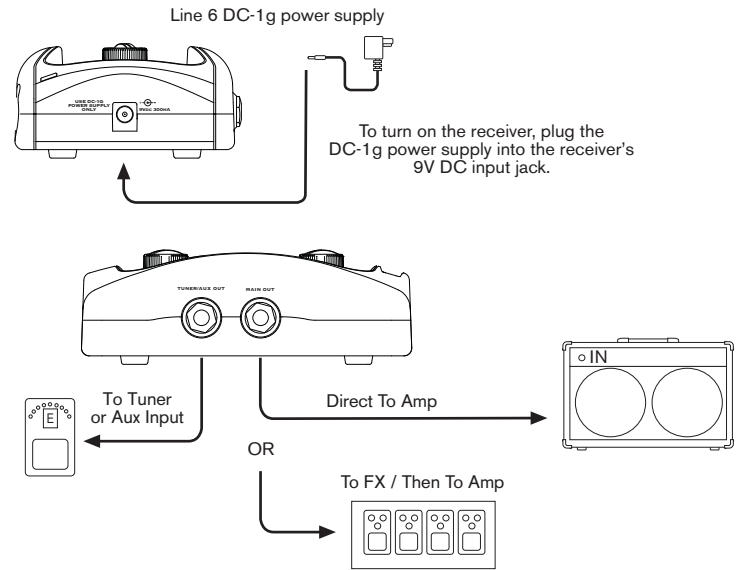

Relay™ RXS12

Pilot's Guide
Manuel de pilotage
Pilotenhandbuch
Pilotenhandboek
Manual del Piloto
取扱説明書

40-00-0235 Electrophonic Limited Edition available @ www.line6.com/manuals Rev B

Receiver Hook Up

Connexion du récepteur

Anschließen des Empfängers

Aansluiten van de ontvanger

Receiver LED's

LED's du récepteur

Dioden auf dem Empfänger

Indicators op de ontvanger

Changing Channels

Changer de canal

Anwahl eines anderen Kanals

Kanaal kiezen

Cable Tone

Timbre

Klangfarbe

Klankkleur

Register and Get Free Stuff

Included with the Relay™ RXS12 is a handy, postage-paid card for you to send back to us to register your purchase. It is very important you either fill that registration card out right now and send it to us in the mail, or register online at www.line6.com/register. That gets you all set up for warranty service in case you should ever have a warranty issue with your product. Registering also qualifies you for contests, special offers and more.